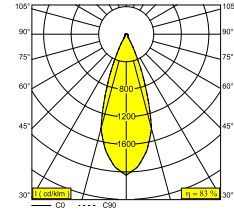

[View on website](#)

General info

LOCATION	indoor
INSTALLATION	Ceiling Suspended
INGRESS PROTECTION	IP20
WEIGHT (KG)	0.9
ADJUSTABILITY	non adjustable
INFORMATION	REFLECTOR WFL-40° INCL.DIMMABLE LED POWER SUPPLY 350mA-DC INCL.1 x CABLE SUSPENSION SINGLE AUTO. 1.6m INCL.1 x CABLE 2 x 0.75mm²

Electrical info

ELECTRICAL	220-240V / 50-60Hz
CLASS	I
POWER SUPPLY	YES
DIM TYPE	mains (phase cut-off)
ENERGY CLASS	F
CERTIFICATES	CB, EAC, ENEC, RCM

Lightsource info

LIGHTSOURCE NAME	LED
LIGHTSOURCE	LED array 6,4W / CRI>90 / 2700K / 587lm
SDCM	SDCM2
RISKGROUP	RG1
BEAMANGLE	40°
LED TECHNICS (LIGHT SOURCE)	587lm // 6,4W // 92lm/W
LED TECHNICS (LUMINAIRE)	488lm // 7,4W // 66lm/W

Requirements

MIDISPY TUBE

Options

SUSPENSION + CONNECTION TRIMLESS

COVERSET R 90-100

For detailed installation instructions, please consult the manual : [471_221_XXX_ED8_HAND.pdf](#)