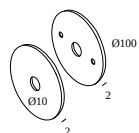

471 221 922 ED8 GC

FINISH YOUR SPECIFICATION

Miscellaneous control equipment

300 90 004 ED8 WIRELESS CONTROL DIM8

Dimtype: WDL = wireless dimmable

Cutout dimension (mm): 40

Coversets

204 00 90 ANO COVERSET R 90 ANO

204 00 90 B COVERSET R 90 B

204 00 90 W COVERSET R 90 W

204 00 100 ANO COVERSET R 100 ANO

204 00 100 B COVERSET R 100 B

204 00 100 W COVERSET R 100 W

Suspension parts

328 10 02 SUSPENSION + CONNECTION TRIMLESS O.F.A.

Cutout dimension (mm): 62 (CONCRETE: 102)

DELTALIGHT

PUNK 451 C 92740 DIM8

471 221 922 ED8 GC

Finish your product

414 03 00 B

MIDISPY TUBE B

414 03 00 FBR