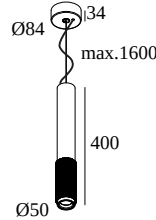

PUNK 451 C 92740 DIM8

471 221 922 ED8 GC

AVAILABLE IN

BLACK 471 221 922 ED8 B

BLACK PURE 471 221 922 ED8 BP

GOLD COLOURED 471 221 922 ED8 GC

[View on website](#)

General info

LOCATION	indoor
INSTALLATION	Ceiling Suspended
INGRESS PROTECTION	IP20
WEIGHT (KG)	0.9
ADJUSTABILITY	non adjustable
INFORMATION	REFLECTOR WFL-40° INCL.DIMMABLE LED POWER SUPPLY 350mA-DC INCL.1 x CABLE SUSPENSION SINGLE AUTO. 1.6m INCL.1 x CABLE 2 x 0.75mm²

Electrical info

ELECTRICAL	220-240V / 50-60Hz
CLASS	I
POWER SUPPLY	YES
DIM TYPE	mains (phase cut-off)
ENERGY CLASS	F
CERTIFICATES	CB, EAC, ENEC, RCM

Lightsource info

LIGHTSOURCE NAME	LED
LIGHTSOURCE	LED array 6,4W / CRI>90 / 2700K / 587lm
SDCM	SDCM2
RISKGROUP	RG1
BEAMANGLE	40°
LED TECHNICS (LIGHT SOURCE)	587lm // 6,4W // 92lm/W
LED TECHNICS (LUMINAIRE)	488lm // 7,4W // 66lm/W

Requirements

MIDISPY TUBE

Options

SUSPENSION + CONNECTION TRIMLESS

COVERSET R 90-100

For detailed installation instructions, please consult the manual : [471_221_XXX_ED8_HAND.pdf](#)