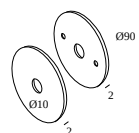

471 221 922 ED8 GC

FINISH YOUR SPECIFICATION

Miscellaneous control equipment

300 90 004 ED8 WIRELESS CONTROL DIM8

Dimtype: WDL = wireless dimmable

Cutout dimension (mm): 40

Coversets

204 00 90 ANO COVERSET R 90 ANO

204 00 90 B COVERSET R 90 B

204 00 90 W COVERSET R 90 W

204 00 100 ANO COVERSET R 100 ANO

204 00 100 B COVERSET R 100 B

204 00 100 W COVERSET R 100 W

Suspension parts

328 10 02 SUSPENSION + CONNECTION TRIMLESS O.F.A.

Cutout dimension (mm): 62 (CONCRETE: 102)

DELTALIGHT

PUNK 451 C 92740 DIM8

471 221 922 ED8 GC

Finish your product

414 03 00 B

MIDISPY TUBE B

414 03 00 FBR